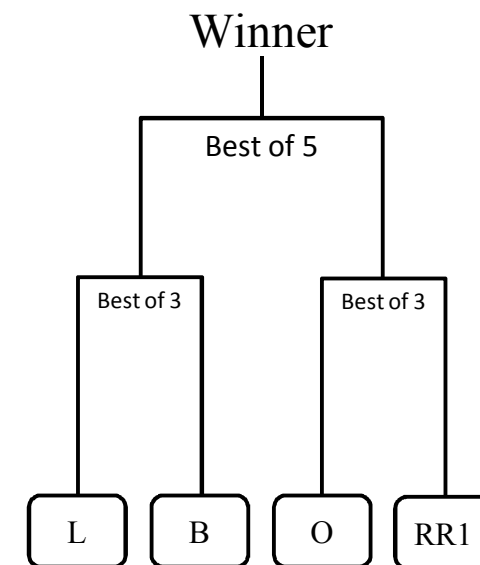

2012 All Japan Yacht Match-Race Championship in Hayama

22-24 Nov., 2012 ISAF Grade3 JYMA egF=2

Entry List / Result

[Entry List]

[STAGE 1] Qualifying W Round Robin

	JYMA Ranking	Skipper Name	ISAF ID	Skipper	Yuki	Wata	Shun	Hide	Yoich	penalty	pts	place 1~5	
1	3	Yuki Nagahori 長堀裕樹	JPNYN1	Yuki	/	○ ○	○ ○	× ×	○ ○		6	1	
2	4	Wataru Sakamoto 坂本亘	JPNWS2	Wata		× ×		○ ○	○ ○	○ ○		6	2
3	6	Shunsuke Murakoshi 村越俊介	JPNMS7	Shun		× ×	× ×		× ×	○ ○		2	4
4	10	Hideyuki Miyagawa 宮川英之	JPNHM6	Hide		○ ○	× ×	○ ○		○ ○		6	3
5	19	Youichi Shiroyama 白山陽一	JPNYS15	Yoich		× ×	× ×	× ×	× ×				5

[Final Result]

place	skipper	ISAF ID
1st	Wataru Sakamoto	JPNWS2
2nd	Yuki Nagahori	JPNYN1
3rd	Hideyuki Miyagawa	JPNMS7
4th	Shunsuke Murakoshi	JPNHM6
5th	Youichi Shiroyama	JPNYS15

[STAGE 2] SemiFinal Knock Out

Semi Final 1				1	2	3	W/L
RR1	Yuki Nagahori	Yuki		○	○		W
O	Shunsuke Murakoshi	Shun		×	×		L
Semi Final 2				1	2	3	W/L
B	Wataru Sakamoto	Wata		○	×	○	W
L	Hideyuki Miyagawa	Hide		×	○	×	L

[STAGE 3] Final Knock Out

Petit Final				1	2	3	W/L		
Lsf1	Shunsuke Murakoshi	Shun		×	×		L		
Lsf2	Hideyuki Miyagawa	Hide		○	○		W		
Final				1	2	3	4	5	W/L
Wsf1	Yuki Nagahori	Yuki		×	○	×	×		W
Wsf2	Wataru Sakamoto	Wata		○	×	○	○		L